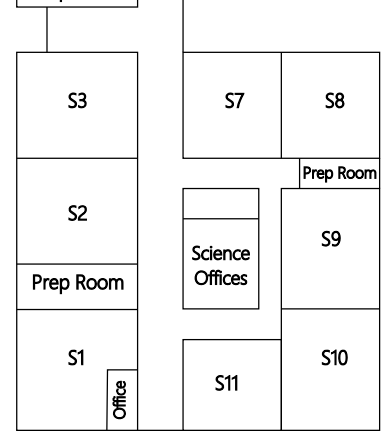

# Katharine Lady Berkeley's School - Room Locations 2016/2017

Music Block

New Block

S14  
Health and  
Social Care

Renishaw First Floor

Downstairs

Upstairs

Humanities Block

Science Block

Renishaw Ground Floor

Downstairs

Trust Building

Upstairs

Kingswood Second Floor

Kingswood Ground Floor

Kingswood First Floor

Mathematics (Stan Sims)

Main Entrance